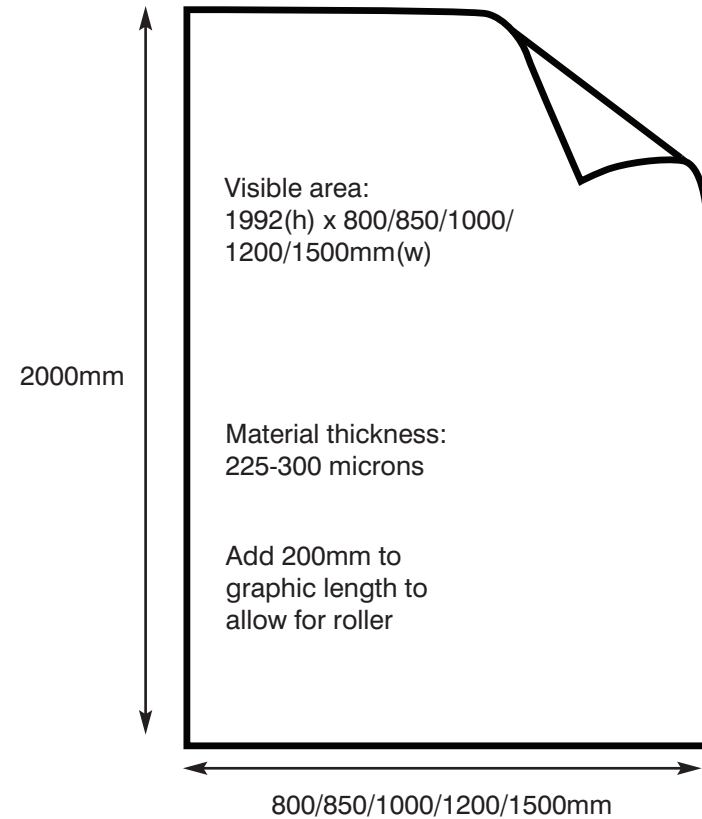

All sizes are based on 850mm

Snap Top Rail Attachment

Bottom Graphic Attachment

Assembly